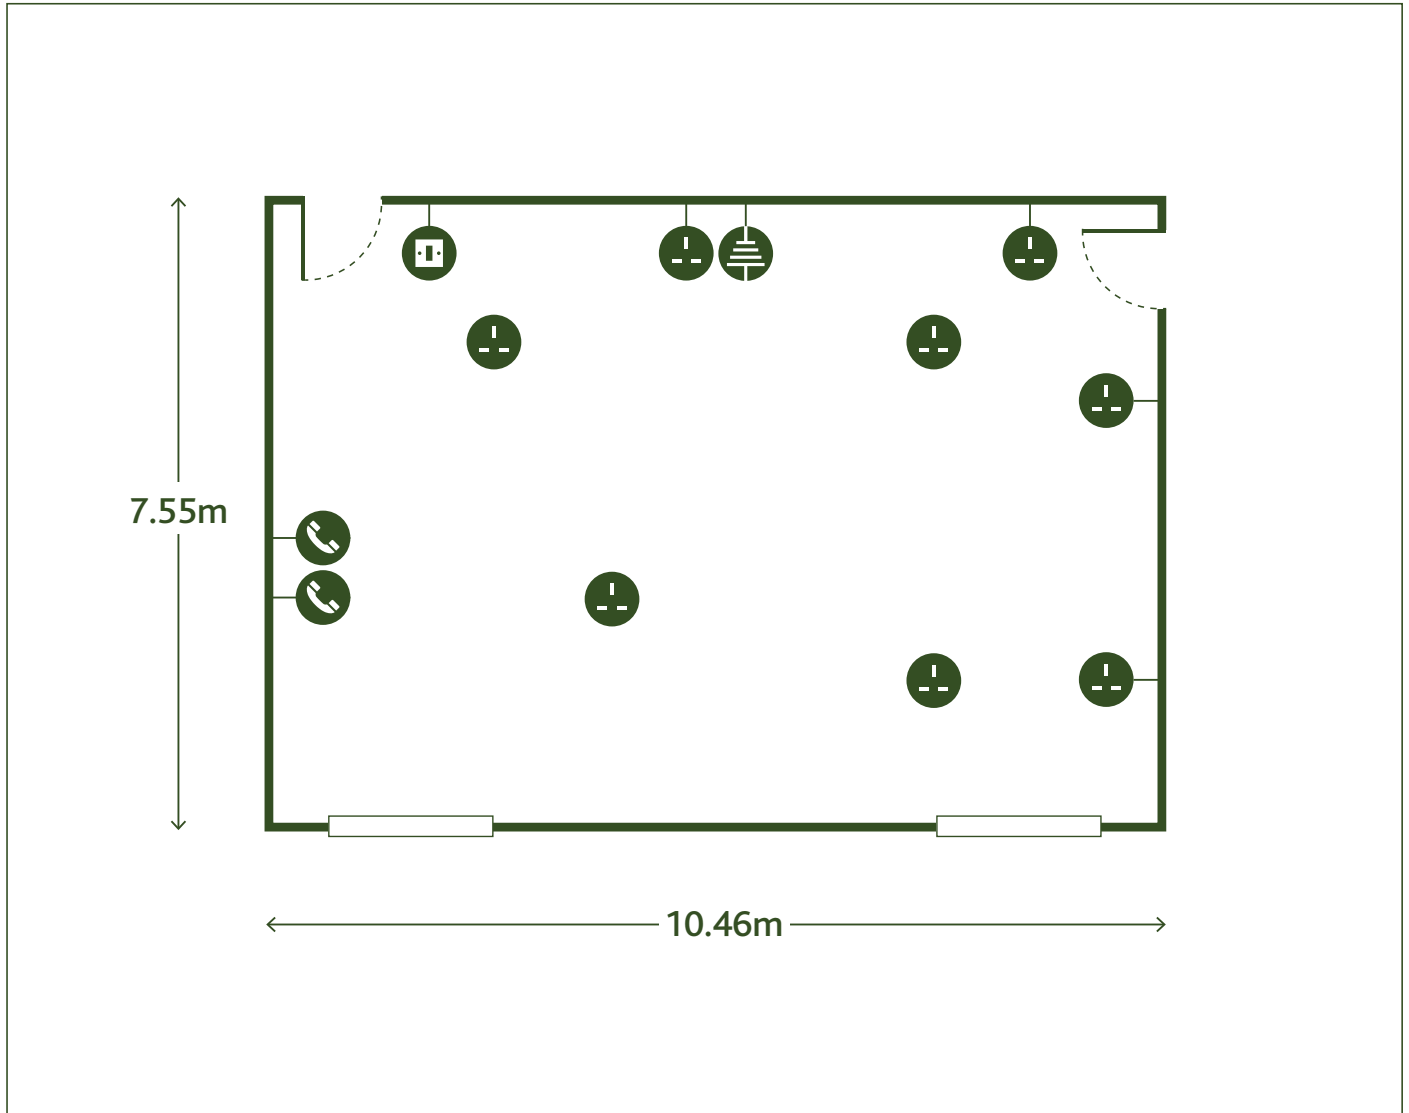

HOCKENHEIM

Room Specification

CAPACITIES		DIMENSIONS (m)		KEY	
Theatre	60	Room size	10.46 x 7.55	Light switch	
U-Shape	18	Total floor size	78.97m ²	Power supply	
Boardroom	26	Celling height	3.5	Telephone	
Classroom	25			Network point	
Cabaret	36				